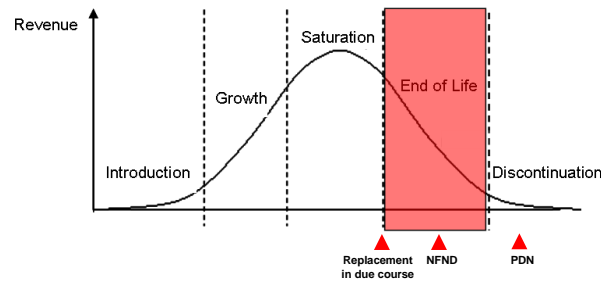

Light is OSRAM

01.07.2016

OS-NFND-2016-002 Not For New Designs

Objective Not For New Designs

Background The following products have reached their end of life. Due to that OSRAM OS will stop the production in the next 1 to 5 years.
We ask you to switch as soon as possible to the proposed replacements.
OSRAM OS will announce a PDN acc. JEDEC STANDARD for Product Discontinuance, JESD48-B, in 1-5 years with 6 month last time buy and 6 month last delivery.